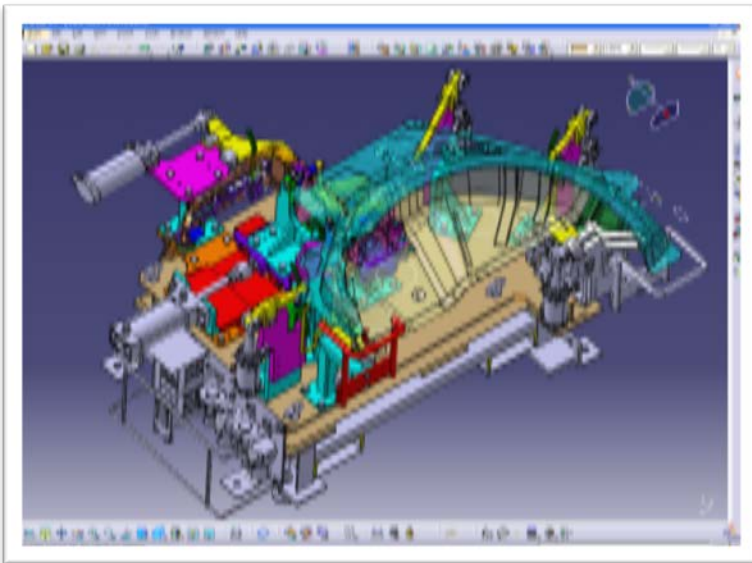

## AUTO CS ENGINEERING – Japanese Version

PRODUCT:

**ROBOT WELDING JIG**

**W/H INN X BPK X OTR JIG R/L**